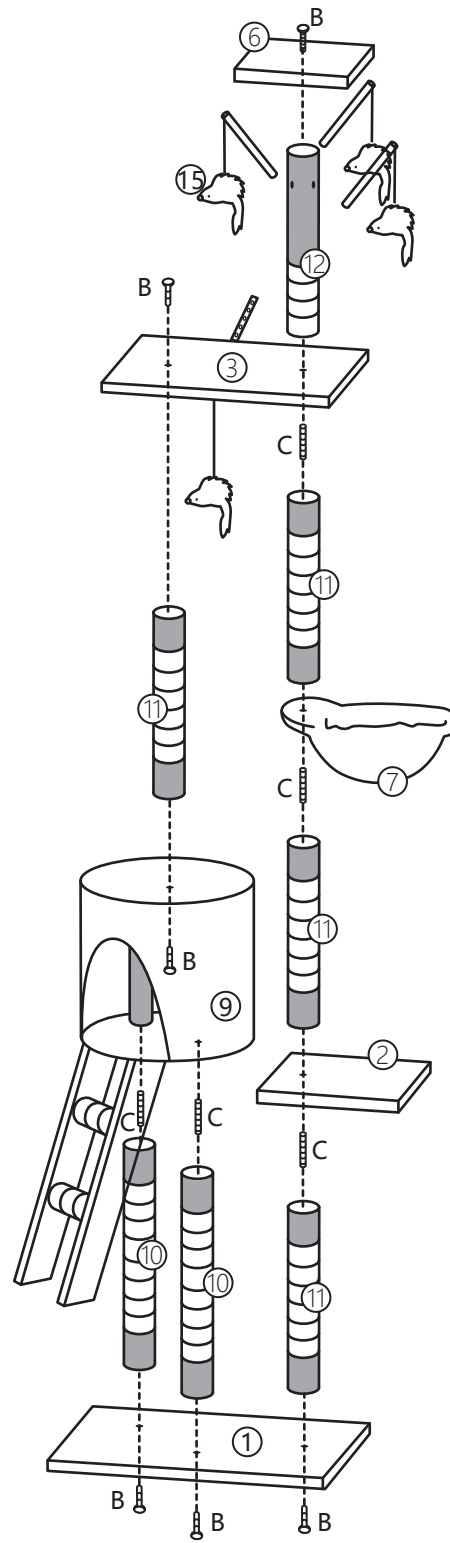

CAR TREE

① (1pc) 	⑨ (1pc) 
② (1pc) 	⑩ 370mm (2pcs) 
③ (1pc) 	⑪ 320mm (4pcs) 
④ (1pc) 	⑫ 320mm (1pc) 
⑤ (1pc) 	⑬ 256mm (2pcs) 
⑥ (1pc) 	⑭ 150mm (2pcs) 
⑦ (1pc) 	⑮ (3pcs) 
⑧ (2pcs) 	

Accessories	Size	Quantities
 A	M5	1
 B	8×30mm	12
 C	8×60mm	5
 D	8×20mm	4
 E	\	2