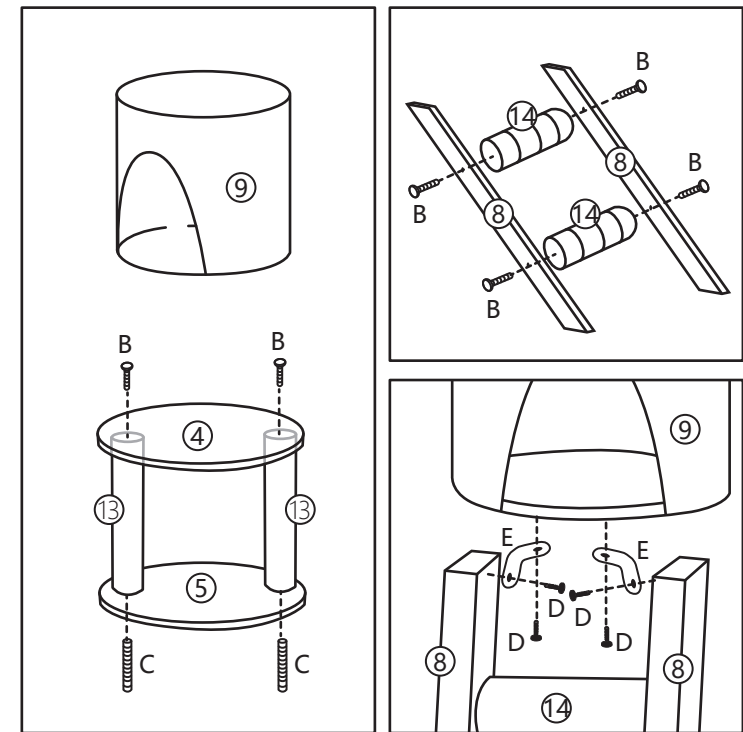

CAR TREE

① (1pc) 	⑨ (1pc) 
② (1pc) 	⑩ 370mm (2pcs) 
③ (1pc) 	⑪ 320mm (4pcs) 
④ (1pc) 	⑫ 320mm (1pc) 
⑤ (1pc) 	⑬ 256mm (2pcs) 
⑥ (1pc) 	⑭ 150mm (2pcs) 
⑦ (1pc) 	⑮ (3pcs) 
⑧ (2pcs) 	

Accessories	Size	Quantities
 A	M5	1
 B	8×30mm	12
 C	8×60mm	5
 D	8×20mm	4
 E	\	2